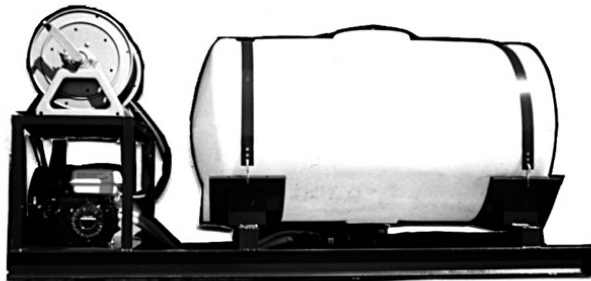

ATV Tank Sprayers

We offer a variety of ATV sprayers and accessories. If you don't see what you want here, give one of our sales people a call and we will custom build a sprayer to meet your needs.

The ATV wrap around tank sprayer is our best seller. This unit features a 24 gallon tank, 5 GPM Flowjet pump, 25' spray hose with SS22670 Spray Systems hand wand, pressure regulating valve, pressure gauge, on/off valve, and two adjustable Boom Buster nozzles giving you a 34' spray width without a conventional boom.

Optional 43L Hand Wand
(Pictured)

If you have a need for more capacity, a 16 gallon front mounting tank can be added

ATV Spot Sprayer

This is our ATV spot sprayer. This unit is available in both 14 and 25 gallon models. They consist of a tank, 25' of spray hose, a SS22670 Spray Systems hand wand, and a Shurflo pump.

AW25-(With a 1.4 GPM pump)
AW25-(With a 3.0 GPM pump)
AW14-(With a 1.4 GPM pump)
AW14-(With a 3.0 GPM pump)

We also have available a 10' conventional boom setup. This boom has two manually folded wings, and can be added to any of our sprayers.

AW 200 SKID

AW 300 SKID

OPTIONS:

Manual hose reel and stand
Electric hose reel and stand
KF195YS 600 PSI 1/2" Hose per foot
HPD30GRGI diaphragm pump
HPD50GRGI diaphragm pump
Spray systems broad jet and bracket
Electric valve for broadjet
Dosotron D116 chemical injector installed